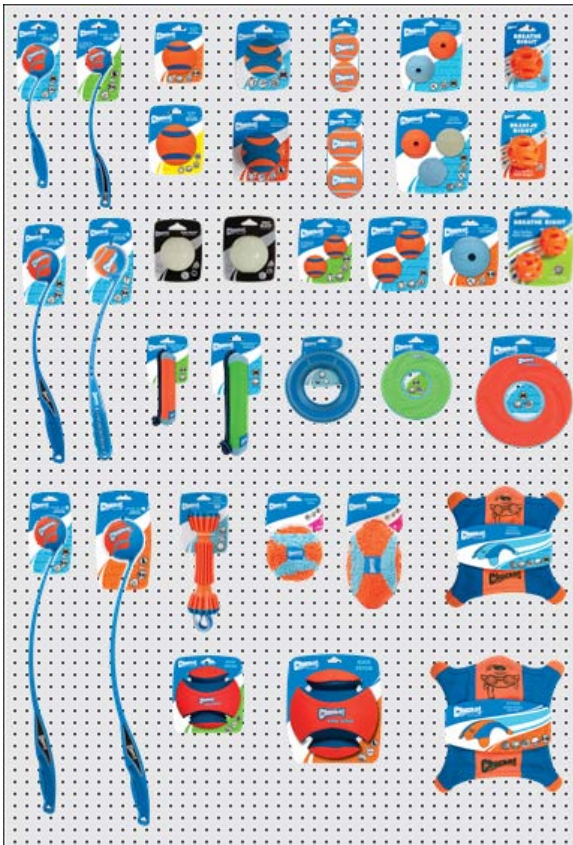

SAVE 32% OFF OUR LIST PRICE

Promo # 19418

Must purchase all products in planogram in order to receive 32% off list

| | Sale | QTY |
|------------------------|----------|-----|
| Chuckit! 4FT Planogram | \$374.90 | |